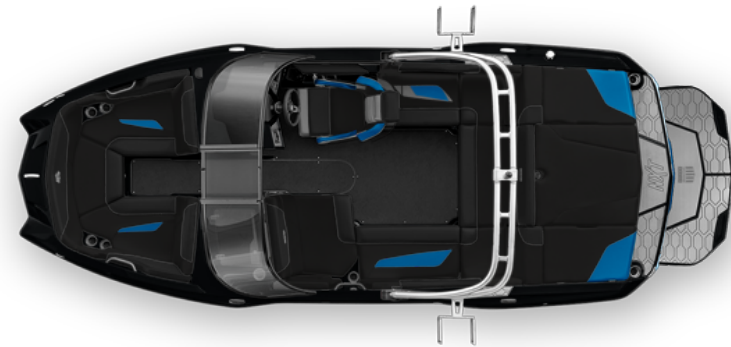

MasterCraft

BOAT MASTER S.R.O.
Vidimska 741/19 180 00Praha 8, Cimice

00120606 752060

2021 NXT24

NEW ORDER	MSRP
NXT24	$96,250.00
HULL BOTTOM - MIDNITE BLACK	$1,000.00
HULL COLOR #1 - MIDNITE BLACK	$0.00
HULL COLOR #2 - JET STREAM BLUE FLAKE	$1,300.00
DECK COLOR #1 - MIDNITE BLACK	$1,000.00